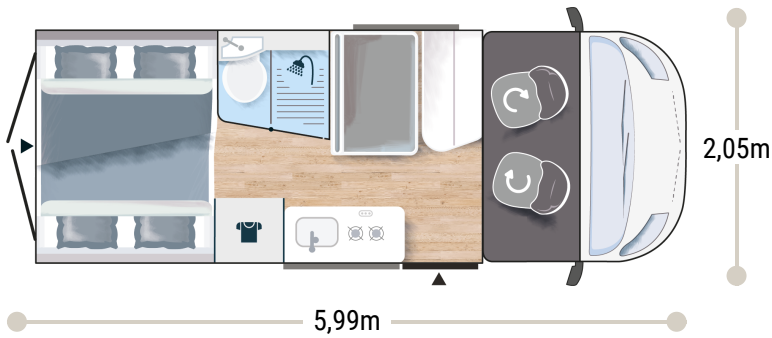

V114M

2024

2,65 m
1,89 m

2970/3500

133 x 184

144 x 186

160 x 95/50

+ gas water heater

SPORT EDITION ★★★★★ FIAT

- Motorization 2.2L 140 HP / 103 kW / Auto.
- Manual cab air conditioning
- Driver and passenger airbag
- Fix and go
- Swivel seats in the cab, with double armrests and adjustable height
- Cab seat covers with matching cushions
- Electric de-icing rearview mirrors
- Cruise control and speed limiter
- ESP
- Traction +
- Hill Descent control
- Exclusive black grille
- Eco pack: Stop&Start, smart alternator, electronically-controlled fuel pump
- Panoramic skylight (or two skylights)
- Double-locking windows with combined blinds/screens
- USB ports
- 9-speed automatic gearbox
- Heavy 16" two-tone black alloy wheels
- Fog lamps
- TV-ready
- Bathroom with window
- Rear opening windows
- Dining area table extension
- Exterior table stand
- Electric step
- Maxi Cab
- Wardrobe
- Bathroom with folding partition
- Reinforced insulation "VPS"
- Solar panel ready (MPPT ready)
- Heating using vehicle fuel digitally programmed and used while on the road
- Rear camera pre-wiring
- Pack Van accessories: Exterior awning, solar panel, entrance door exterior lighting, door mosquito net, cab blind, dining nook extra bed

More info about this vehicle