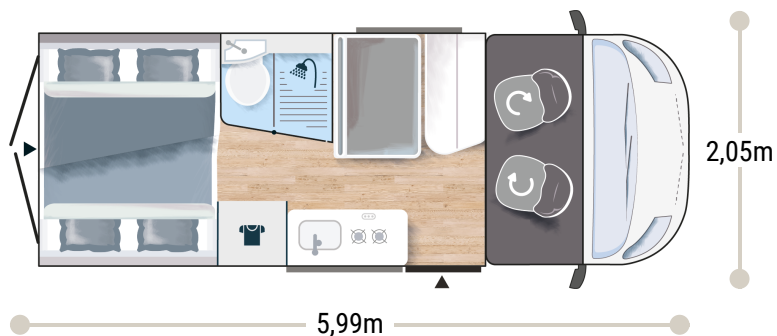

V114M

Challenger

2024

2,65 m
1,89 m

4

4

4+1*

2970/3500

133 x 184
144 x 186
160 x 95/50

4000 W gaz

START EDITION ★★★ FIAT

- Motorization 2.2L 140 HP / 103 kW
- Manual cab air conditioning
- Driver and passenger airbag
- Fix and go
- Swivel seats in the cab, with double armrests and adjustable height
- Electric de-icing rearview mirrors
- Cruise control and speed limiter
- ESP
- Eco pack: Stop&Start, smart alternator, electronically-controlled fuel pump
- Panoramic skylight (or two skylights)
- Double-locking windows with combined blinds/screens
- Interior cab isothermal shutters
- USB ports
- 16" Dark Grey steel rims
- TV-ready
- Bathroom with window
- Rear opening windows
- Gas heating
- Dining area table extension
- Exterior table stand
- Electric step
- Solar panel ready (MPPT ready)
- Rear camera pre-wiring

More info about this vehicle