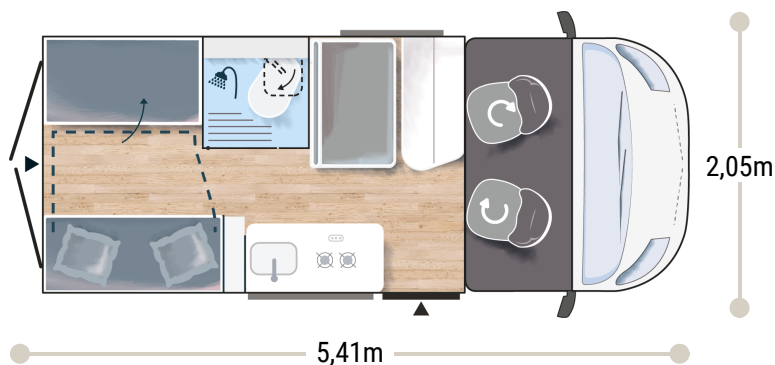

V114S

Challenger

2024

2,65 m
1,89 m

4

4

2+1*

2975/3500

146 x 93/50
186 x 132/116

+ gas water heater

SPORT EDITION

FIAT

- Motorization 2.2L 140 HP / 103 kW / Auto.
- Manual cab air conditioning
- Driver and passenger airbag
- Fix and go
- Swivel seats in the cab, with double armrests and adjustable height
- Cab seat covers with matching cushions
- Electric de-icing rearview mirrors
- Cruise control and speed limiter
- ESP
- Traction +
- Hill Descent control
- Exclusive black grille
- Eco pack: Stop&Start, smart alternator, electronically-controlled fuel pump
- Panoramic skylight (or two skylights)
- Double-locking windows with combined blinds/screens
- USB ports
- 9-speed automatic gearbox
- Heavy 16" two-tone black alloy wheels
- Fog lamps
- TV-ready
- Bathroom with window
- Rear opening windows
- Dining area table extension
- Exterior table stand
- Electric step
- Maxi Cab
- Wardrobe
- Reinforced insulation "VPS"
- Solar panel ready (MPPT ready)
- Heating using vehicle fuel digitally programmed and used while on the road
- Rear camera pre-wiring
- Pack Van accessories: Exterior awning, solar panel, entrance door exterior lighting, door mosquito net, cab blind, dining nook extra bed

More info about this vehicle